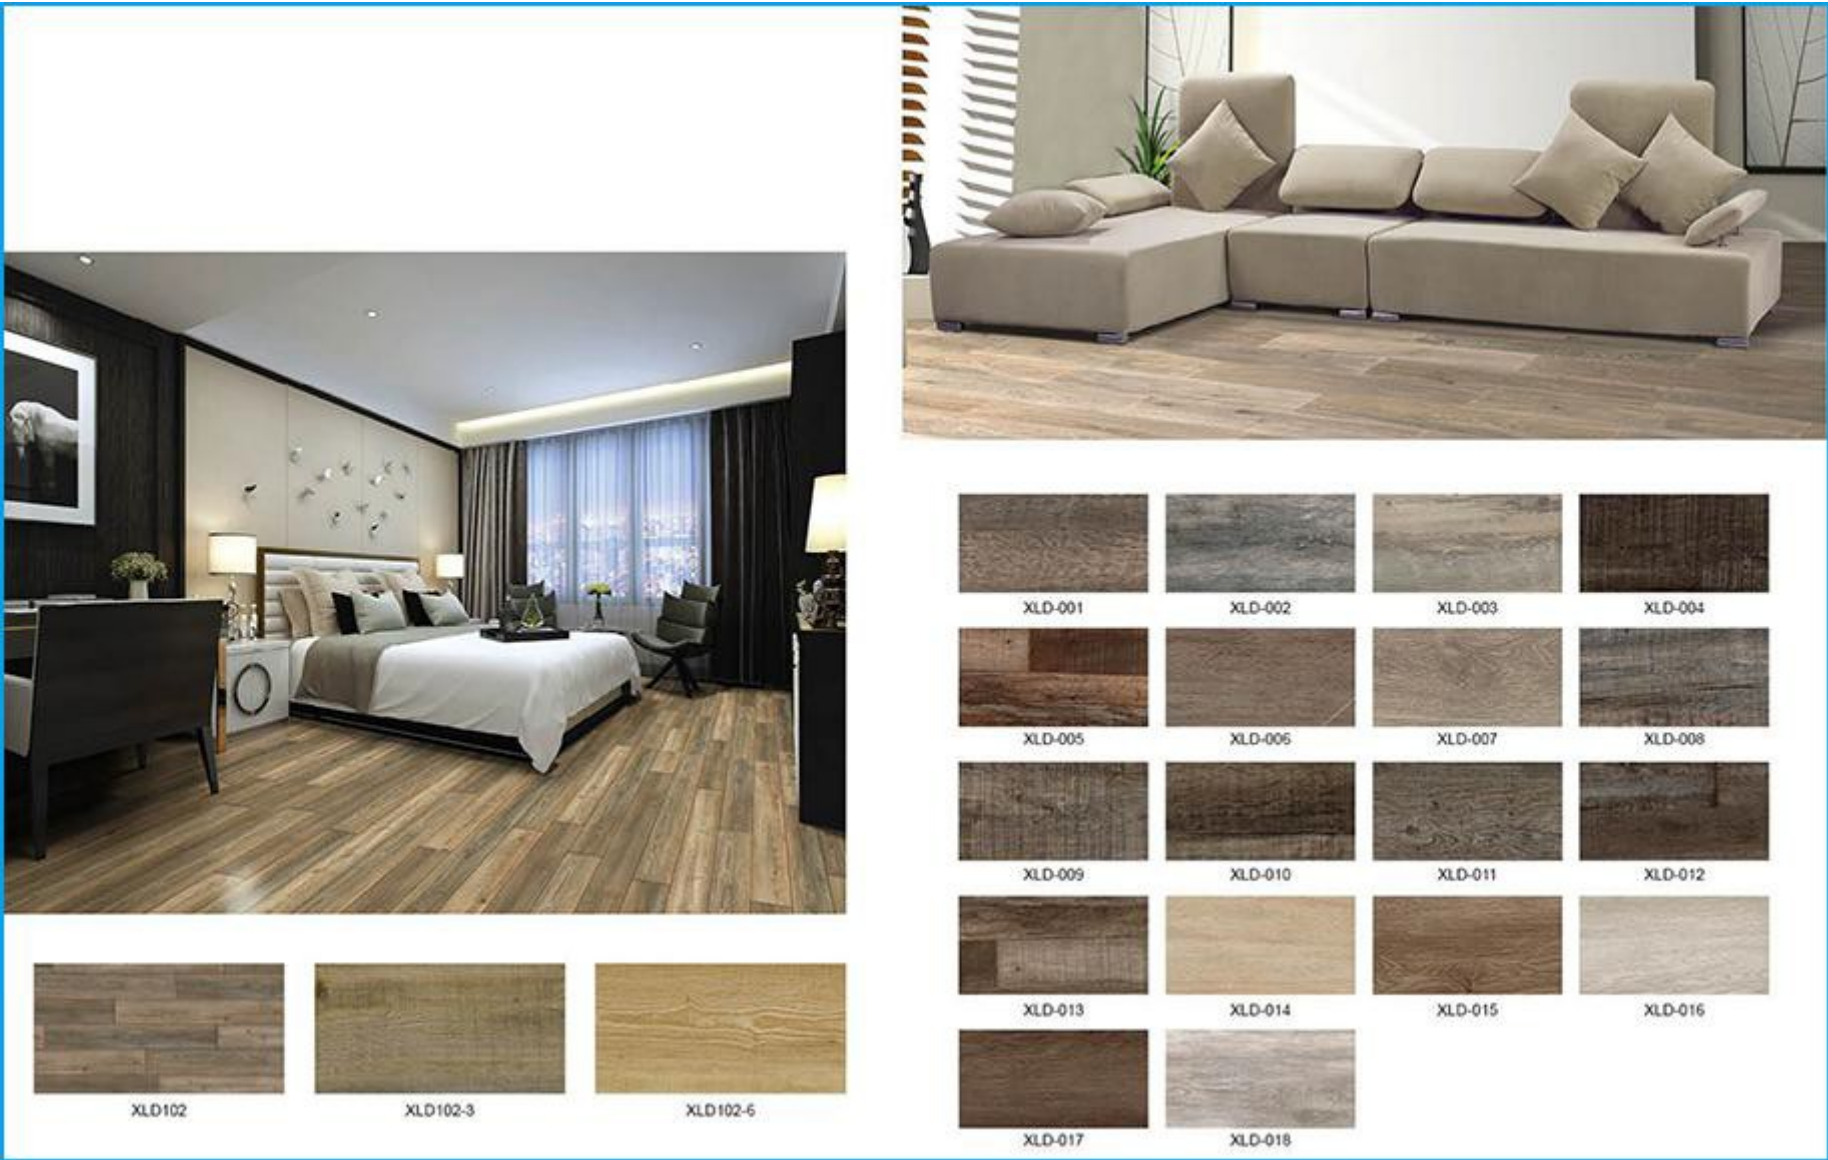

180x1220mm	221.1x1219.5mm	Thickness 4.0mm 4.5mm 5.0 mm
230x1220mm	144.9x1211.7mm	Wearlayer :0.3mm 0.5mm
179.5x1219.5mm		

③ SPC Click [Both available unilin and valinge click system]

Available size: 180×1220mm 225×1230mm

PVC Plank Collection

Deep wood emboss

wood emboss

Hard scrape emboss

Line emboss

EIR emboss

Available size:

6"x36" (152.4x914.4mm)	6"x48" (152.4x1219.2mm)
7"x48" (177.8x1219.2mm)	9"x48" (228.6x1219.2mm)
187x1227mm / 236x1227mm / 238x1230mm	